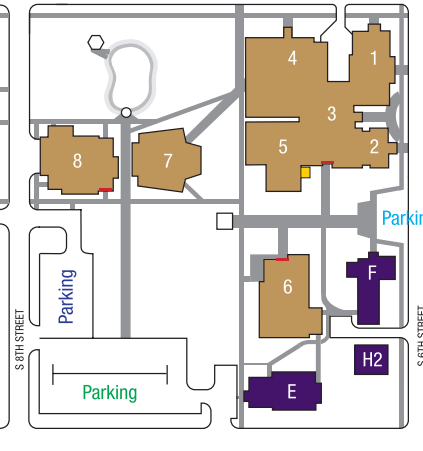

WALDORF UNIVERSITY

1. Salvesson Hall
 - Ballroom
 - Business Office
 - Career Services
 - I.T.
 - President's Office
 - Registrar's Office
2. Thorson Hall
 - Digital Arts Lab
 - Radio Station
 - Television Station
3. Atrium
 - AACE
 - Warrior Brossing
4. Nilssen-Boe Hall
5. Voss Hall
 - Admissions
 - Bookstore
 - Financial Aid
 - Smith Theatre
6. Luise V. Hanson Library
 - Writing Center

7. Odvin Hagen Music Center
 - Recital Hall
8. Campus Center
 - Art Gallery
 - CiC Desk/Game Lounge
 - Dining Hall
 - Gatsby's
 - Student Mailboxes
9. Hanson Fieldhouse
 - YMCA
10. Denny Jerome Athletic Center
11. A. David Bolstorff Field/
Raymond Beebe Track
12. Outdoor Fields
 - a-Softball Field
 - b-Baseball Field
 - c-Practice Fields
13. Outdoor Recreation
 - Basketball
 - Skate Park
 - Tennis
14. Facilities

- Housing**
- A. London Ridence Hall
 - B. Johnson Residence Hall
 - C. Breen Residence Hall
 - D. Tanner Residence Hall
 - E. Ormseth Residence Hall
 - F. Rasmusson Residence Hall
 - G. Timberland Apartments
 - H. Theme Houses
 - H1. Columbia House
 - H2. Immanuel House
 - H3. Lux House
 - H4. Olson House
 - H5. Veritas House
 - H6. Warrior House