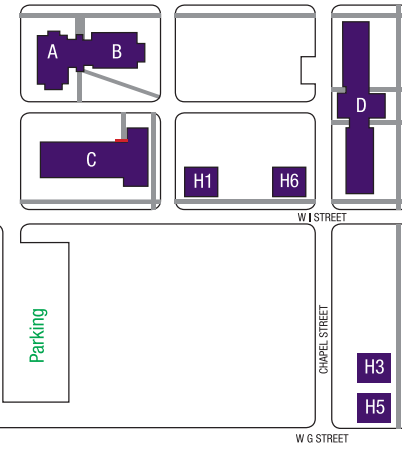

WALDORF UNIVERSITY

1. Salvesson Hall
 - Ballroom
 - Business Office
 - Career Services
 - I.T.
 - President's Office
 - Registrar's Office
2. Thorson Hall
 - Digital Arts Lab
 - Radio Station
 - Television Station
3. Atrium
 - AACE
 - Warrior Brossing
4. Nilssen-Boe Hall
5. Voss Hall
 - Admissions
 - Bookstore
 - Financial Aid
 - Smith Theatre
6. Luise V. Hanson Library
 - Writing Center

7. Odvin Hagen Music Center
 - Recital Hall
8. Campus Center
 - Art Gallery
 - CiC Desk/Game Lounge
 - Dining Hall
 - Gatsby's
 - Student Mailboxes
9. Hanson Fieldhouse
 - YMCA
10. Denny Jerome Athletic Center
11. A. David Bolstorff Field/
Raymond Beebe Track
12. Outdoor Fields
 - a-Softball Field
 - b-Baseball Field
 - c-Practice Fields
13. Outdoor Recreation
 - Basketball
 - Skate Park
 - Tennis
14. Facilities

- Housing**
- A. London Ridence Hall
 - B. Johnson Residence Hall
 - C. Breen Residence Hall
 - D. Tanner Residence Hall
 - E. Ormseth Residence Hall
 - F. Rasmusson Residence Hall
 - G. Timberland Apartments
 - H. Theme Houses
 - H1. Columbia House
 - H2. Immanuel House
 - H3. Lux House
 - H4. Olson House
 - H5. Veritas House
 - H6. Warrior House