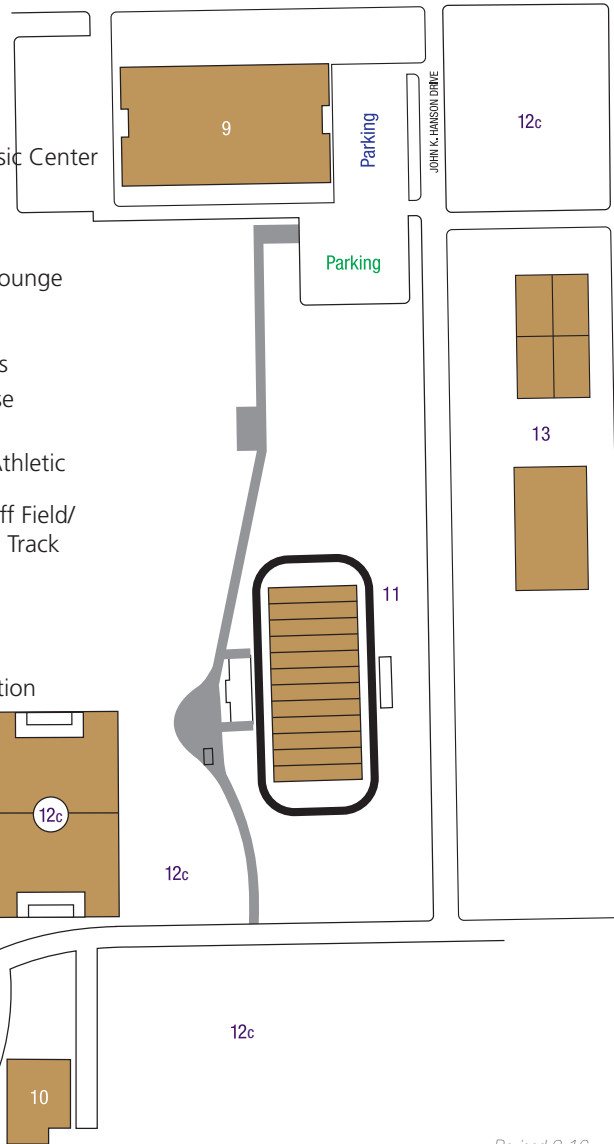

WALDORF UNIVERSITY

1. Salvesson Hall
 - Ballroom
 - Business Office
 - Career Services
 - I.T.
 - President's Office
 - Registrar's Office
2. Thorson Hall
 - Digital Arts Lab
 - Radio Station
 - Television Station
3. Atrium
 - AACE
 - Warrior Brossing
4. Nilssen-Boe Hall
5. Voss Hall
 - Admissions
 - Bookstore
 - Financial Aid
 - Smith Theatre
6. Luise V. Hanson Library
 - Writing Center

7. Odvin Hagen Music Center
 - Recital Hall
8. Campus Center
 - Art Gallery
 - CiC Desk/Game Lounge
 - Dining Hall
 - Gatsby's
 - Student Mailboxes
9. Hanson Fieldhouse
 - YMCA
10. Denny Jerome Athletic Center
11. A. David Bolstorff Field/
Raymond Beebe Track
12. Outdoor Fields
 - a-Softball Field
 - b-Baseball Field
 - c-Practice Fields
13. Outdoor Recreation
 - Basketball
 - Skate Park
 - Tennis
14. Facilities

- Housing**
- A. London Ridence Hall
 - B. Johnson Residence Hall
 - C. Breen Residence Hall
 - D. Tanner Residence Hall
 - E. Ormseth Residence Hall
 - F. Rasmusson Residence Hall
 - G. Timberland Apartments
 - H. Theme Houses
 - H1. Columbia House
 - H2. Immanuel House
 - H3. Lux House
 - H4. Olson House
 - H5. Veritas House
 - H6. Warrior House